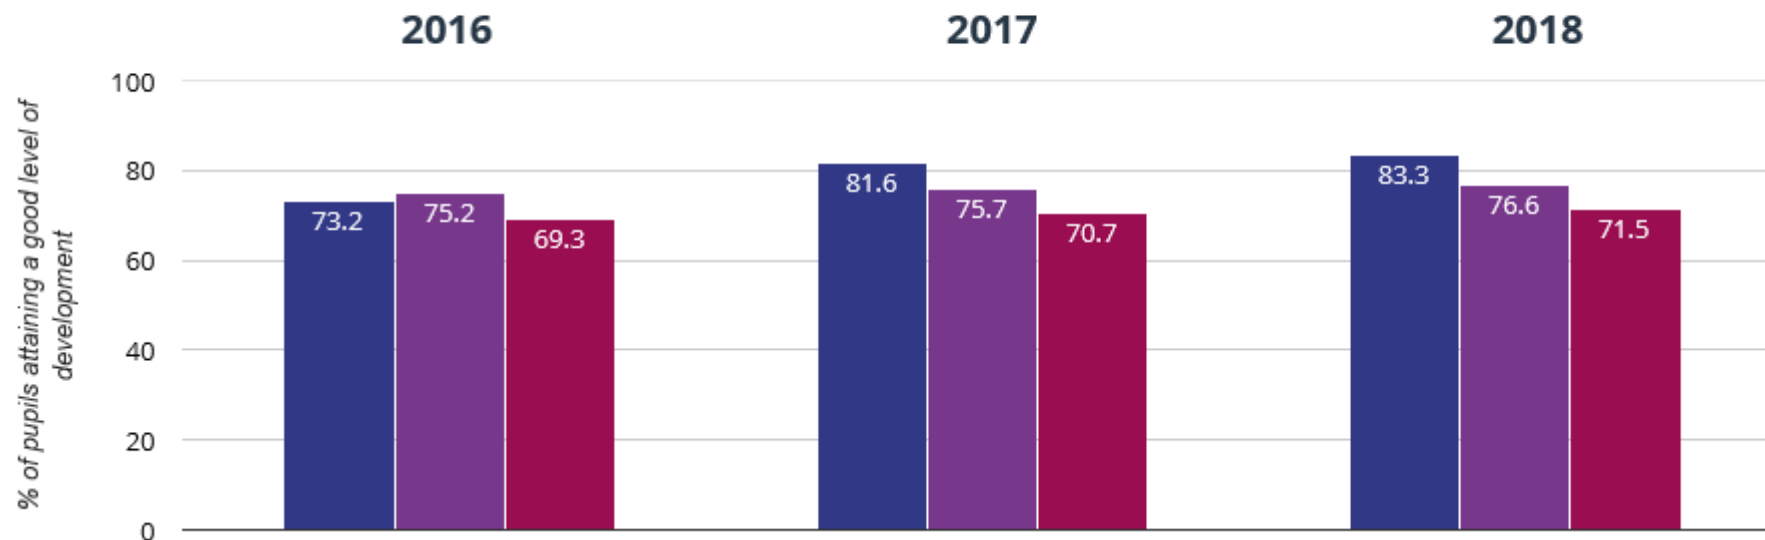

★ Good Level Of Development

83.3% in 2018

1.7% points rise since 2017

10.1% points rise since 2016

📈 Average Total Points Score

36.7 in 2018

0.7 points rise since 2017

1.4 points rise since 2016

Year 1: Working At

Reading - attaining EXS or better

Reading - attaining GDS

✎ Writing - attaining EXS or better

✎ Writing - attaining GDS

⊕ Maths - attaining EXS or better

81.1% in 2018

3.1% points rise since 2017

4.2% points rise since 2016

■ Southwood Infant School
■ Hampshire (340)
■ National (14901)

⊕ Maths - attaining GDS

35.1% in 2018

7.1% points rise since 2017

17.8% points rise since 2016

■ Southwood Infant School
■ Hampshire (340)
■ National (14901)