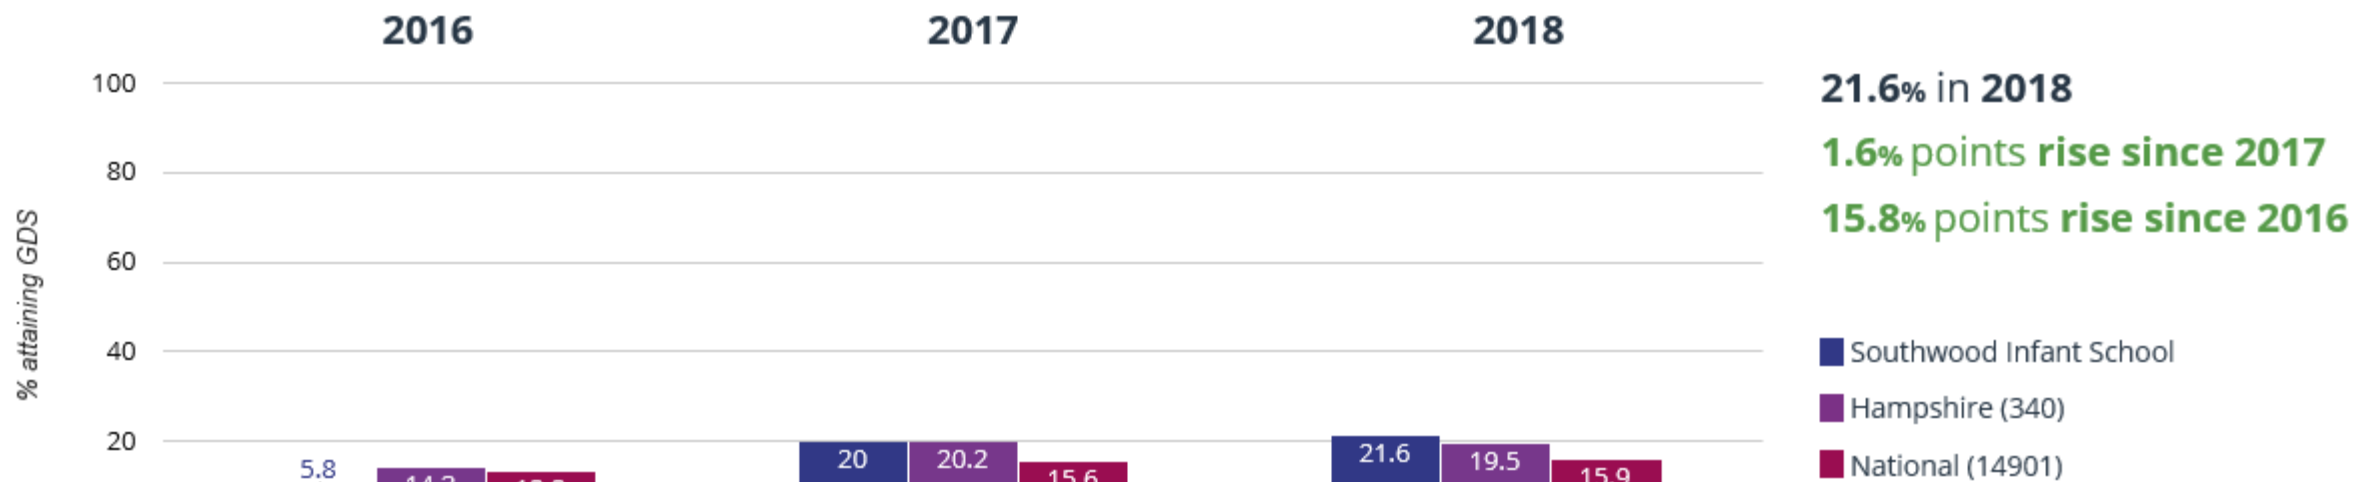

★ Good Level Of Development

83.3% in 2018

1.7% points rise since 2017

10.1% points rise since 2016

📈 Average Total Points Score

36.7 in 2018

0.7 points rise since 2017

1.4 points rise since 2016

Year 1: Working At

Reading - attaining EXS or better

Reading - attaining GDS

✎ Writing - attaining EXS or better

✎ Writing - attaining GDS

⊕ Maths - attaining EXS or better

81.1% in 2018

3.1% points rise since 2017

4.2% points rise since 2016

■ Southwood Infant School
■ Hampshire (340)
■ National (14901)

⊕ Maths - attaining GDS

35.1% in 2018

7.1% points rise since 2017

17.8% points rise since 2016

■ Southwood Infant School
■ Hampshire (340)
■ National (14901)