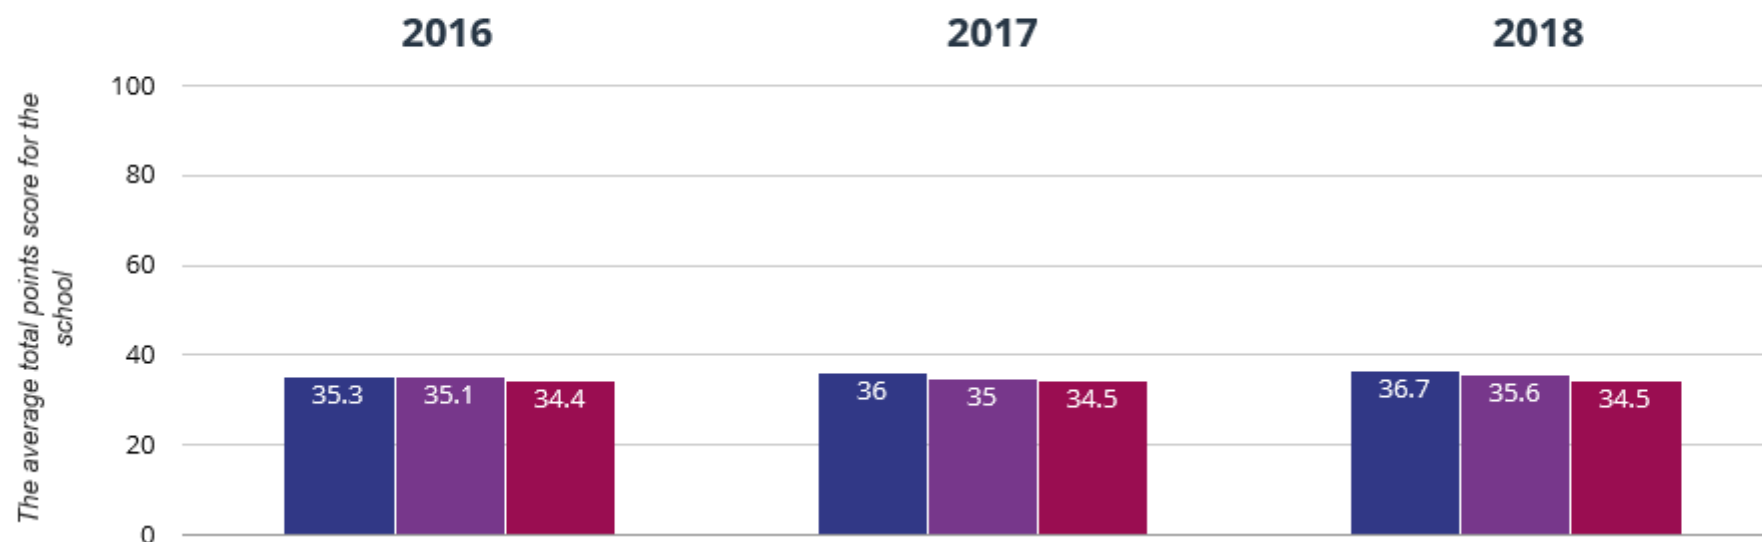

★ Good Level Of Development

83.3% in 2018

1.7% points rise since 2017

10.1% points rise since 2016

📈 Average Total Points Score

36.7 in 2018

0.7 points rise since 2017

1.4 points rise since 2016