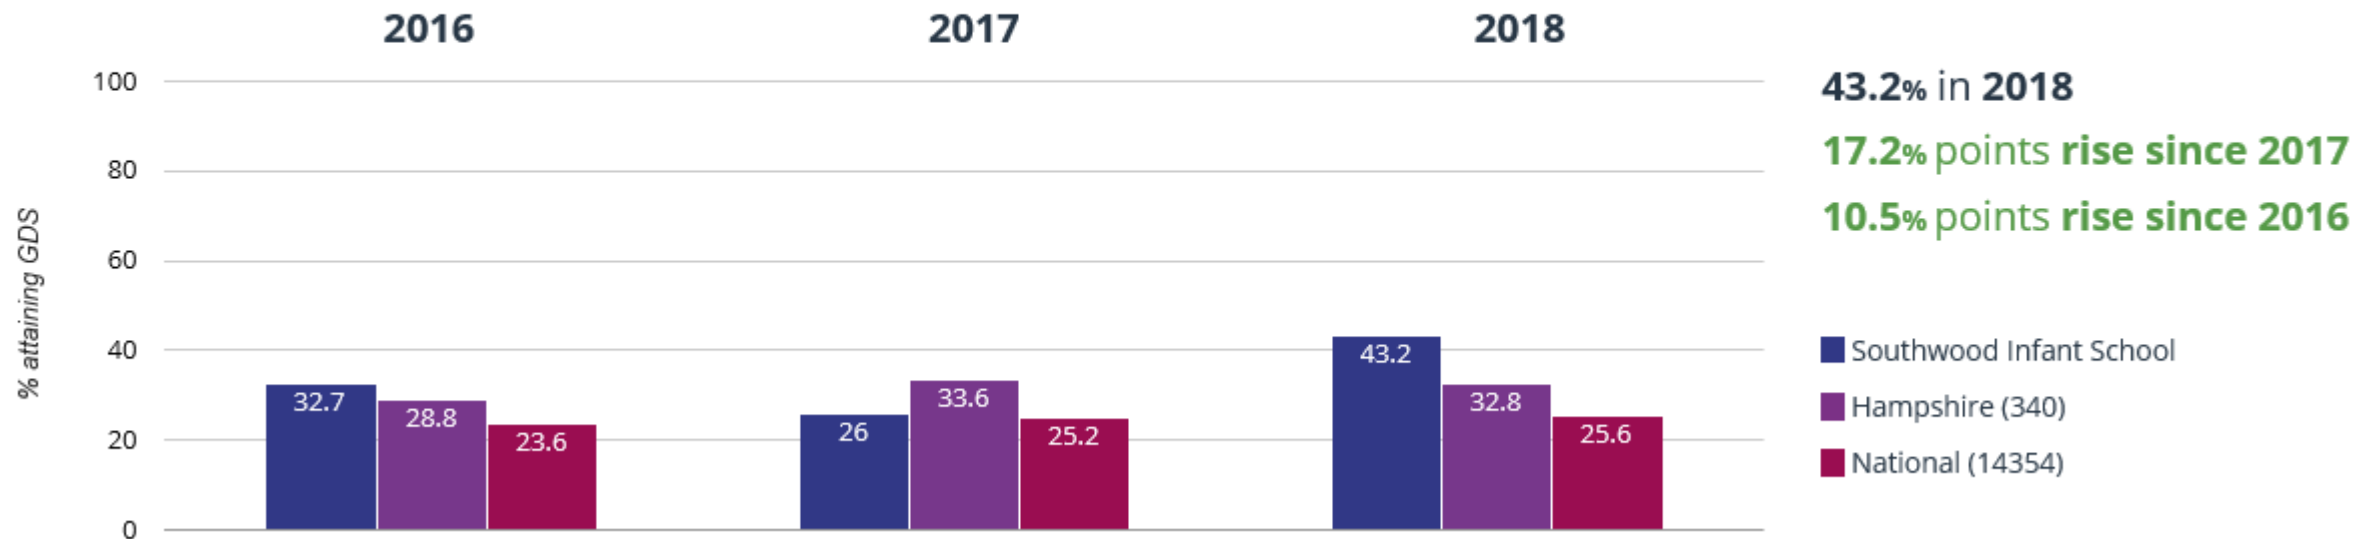

Reading - attaining GDS