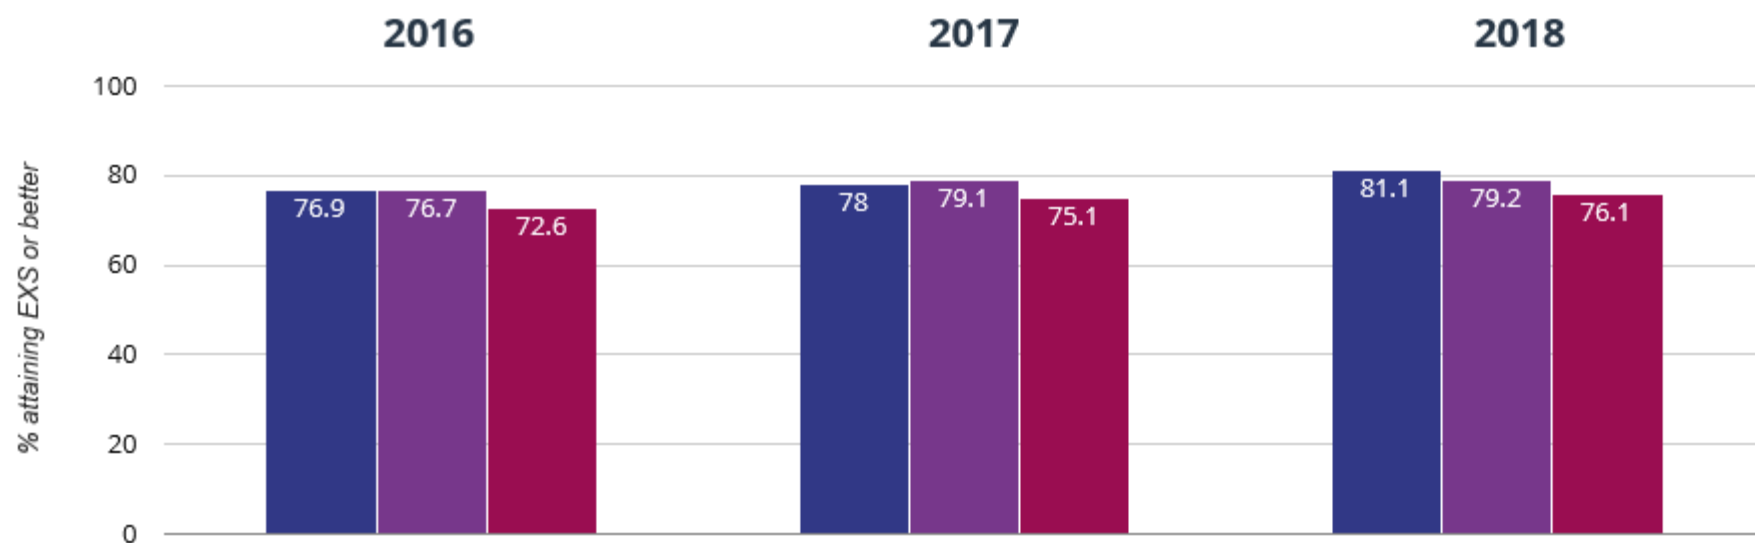

Year 1: Working At

Reading - attaining EXS or better

Reading - attaining GDS

✎ Writing - attaining EXS or better

✎ Writing - attaining GDS

⊕ Maths - attaining EXS or better

81.1% in 2018

3.1% points rise since 2017

4.2% points rise since 2016

■ Southwood Infant School
■ Hampshire (340)
■ National (14901)

⊕ Maths - attaining GDS

35.1% in 2018

7.1% points rise since 2017

17.8% points rise since 2016

■ Southwood Infant School
■ Hampshire (340)
■ National (14901)