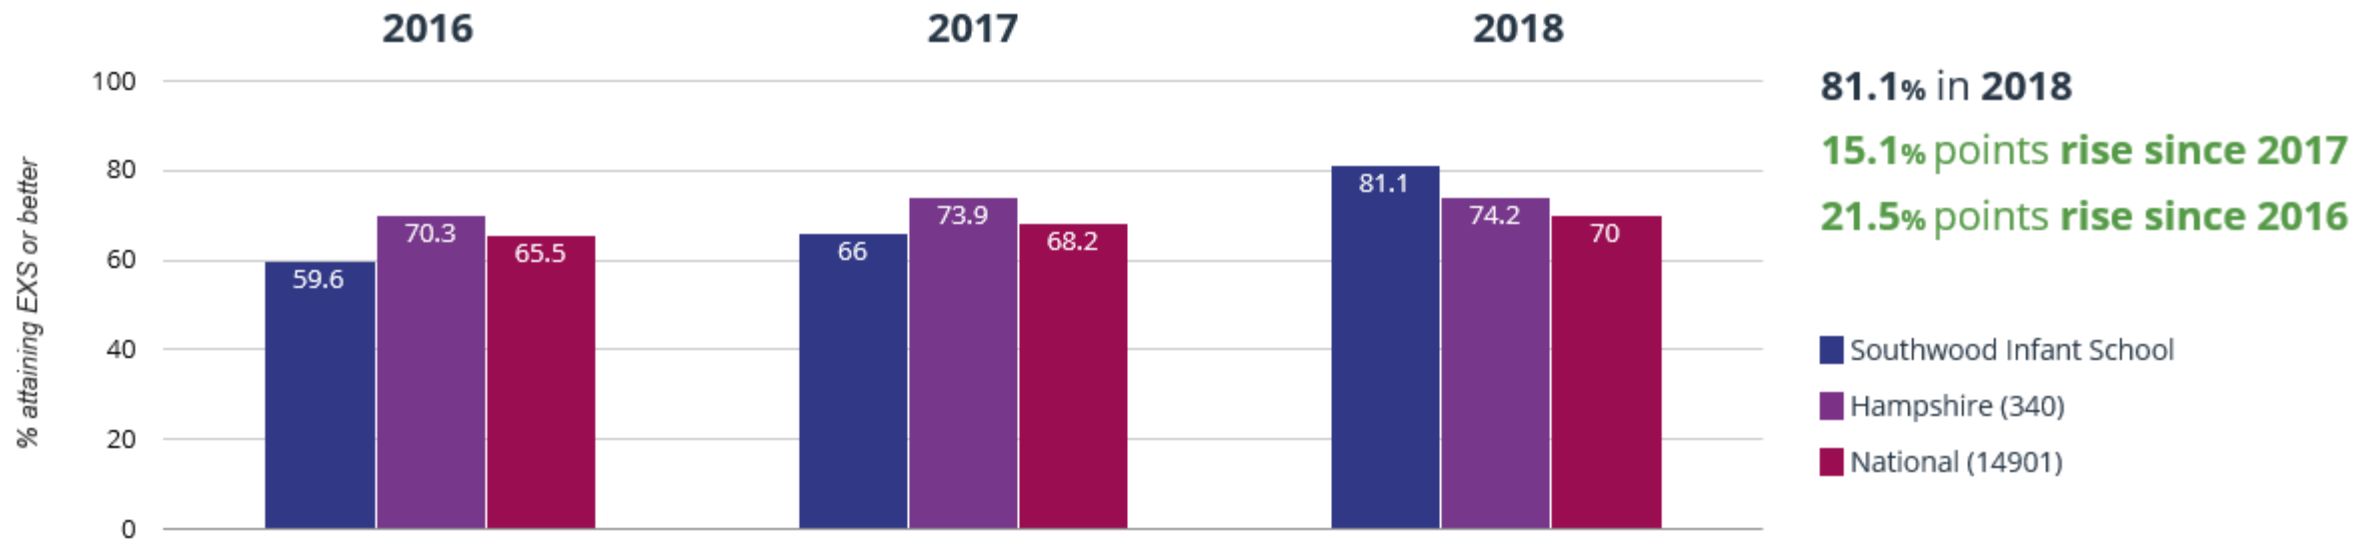

Year 1: Working At

Reading - attaining EXS or better

Reading - attaining GDS

✎ Writing - attaining EXS or better

✎ Writing - attaining GDS

⊕ Maths - attaining EXS or better

81.1% in 2018

3.1% points rise since 2017

4.2% points rise since 2016

■ Southwood Infant School
■ Hampshire (340)
■ National (14901)

⊕ Maths - attaining GDS

35.1% in 2018

7.1% points rise since 2017

17.8% points rise since 2016

■ Southwood Infant School
■ Hampshire (340)
■ National (14901)