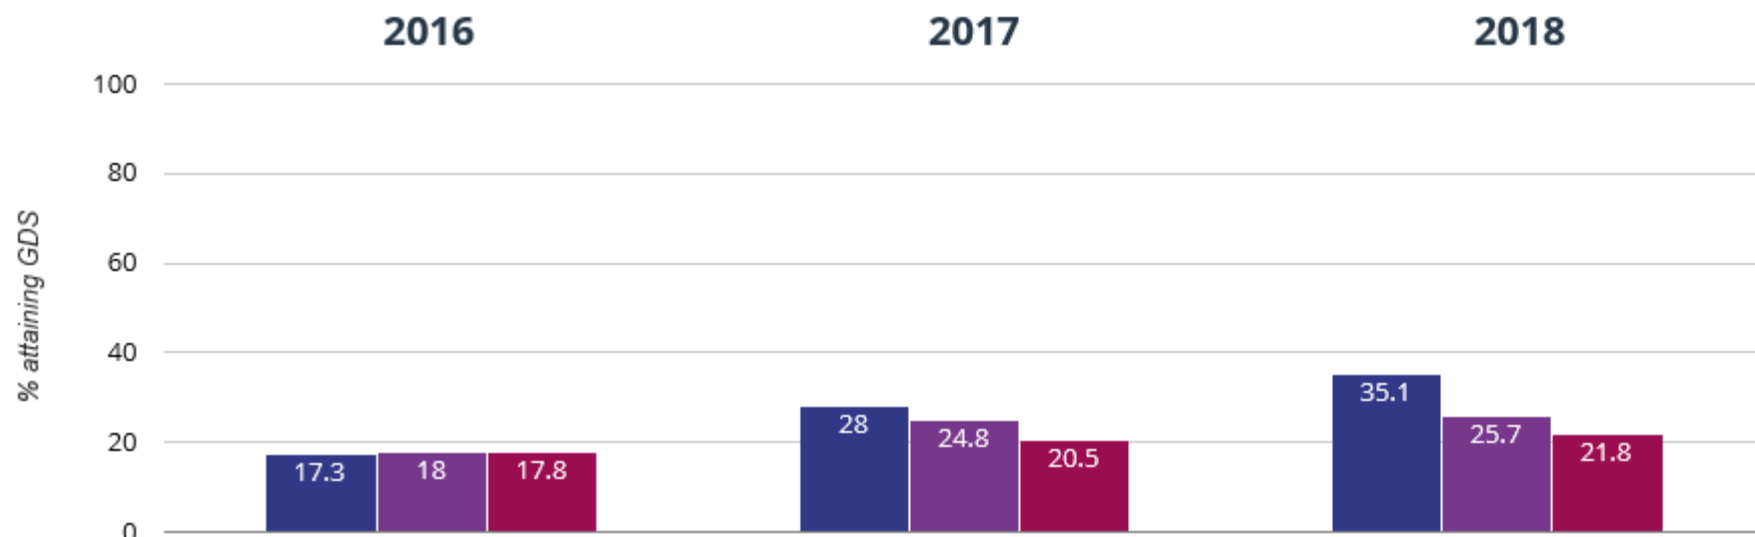

Year 1: Working At

Reading - attaining EXS or better

Reading - attaining GDS

✎ Writing - attaining EXS or better

✎ Writing - attaining GDS

⊕ Maths - attaining EXS or better

81.1% in 2018

3.1% points rise since 2017

4.2% points rise since 2016

■ Southwood Infant School
■ Hampshire (340)
■ National (14901)

⊕ Maths - attaining GDS

35.1% in 2018

7.1% points rise since 2017

17.8% points rise since 2016

■ Southwood Infant School
■ Hampshire (340)
■ National (14901)