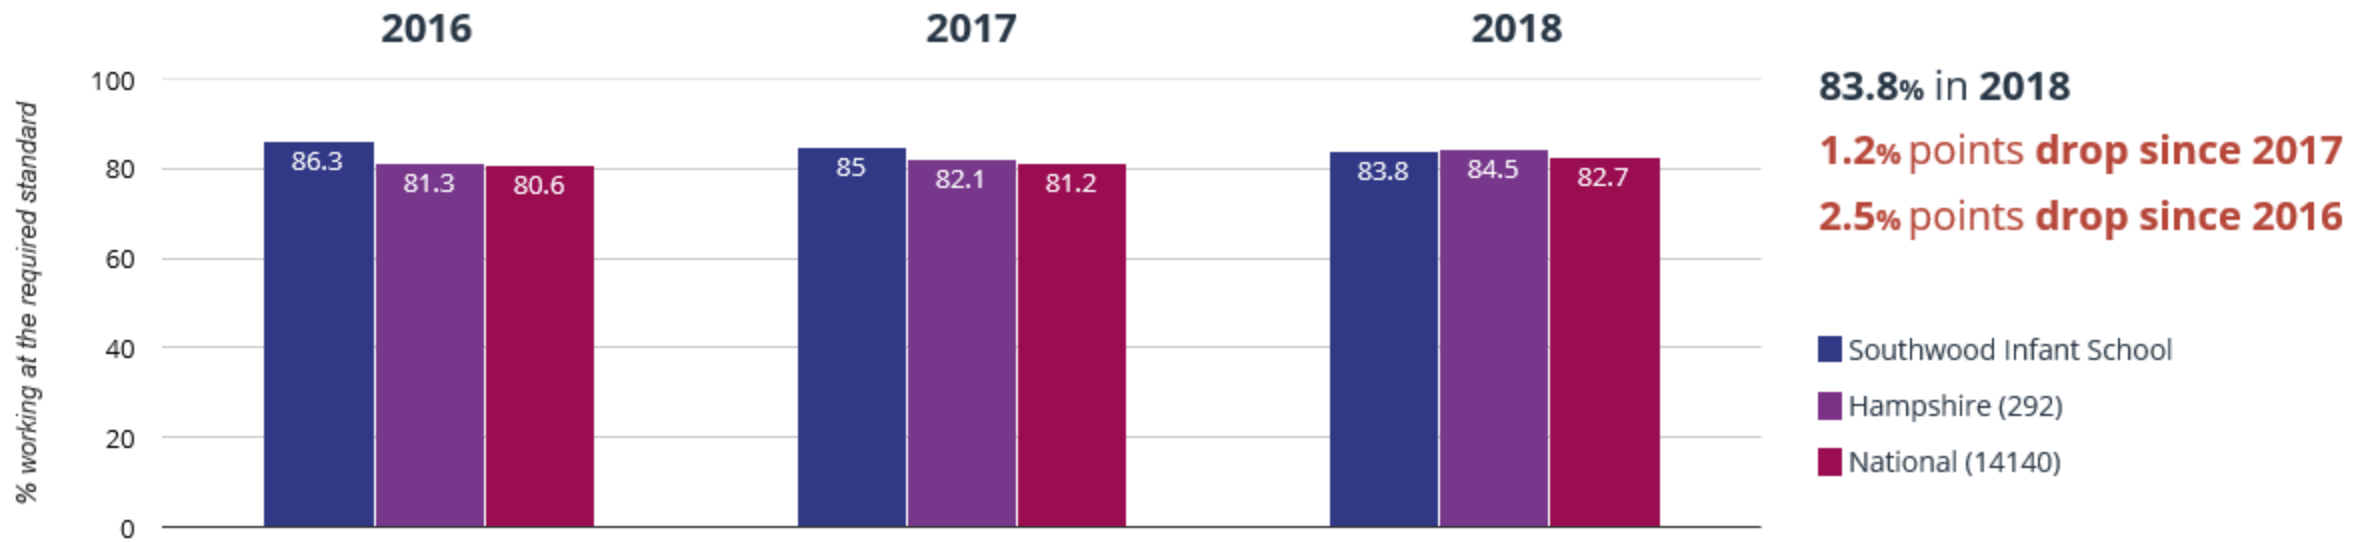

Year 1: Working At