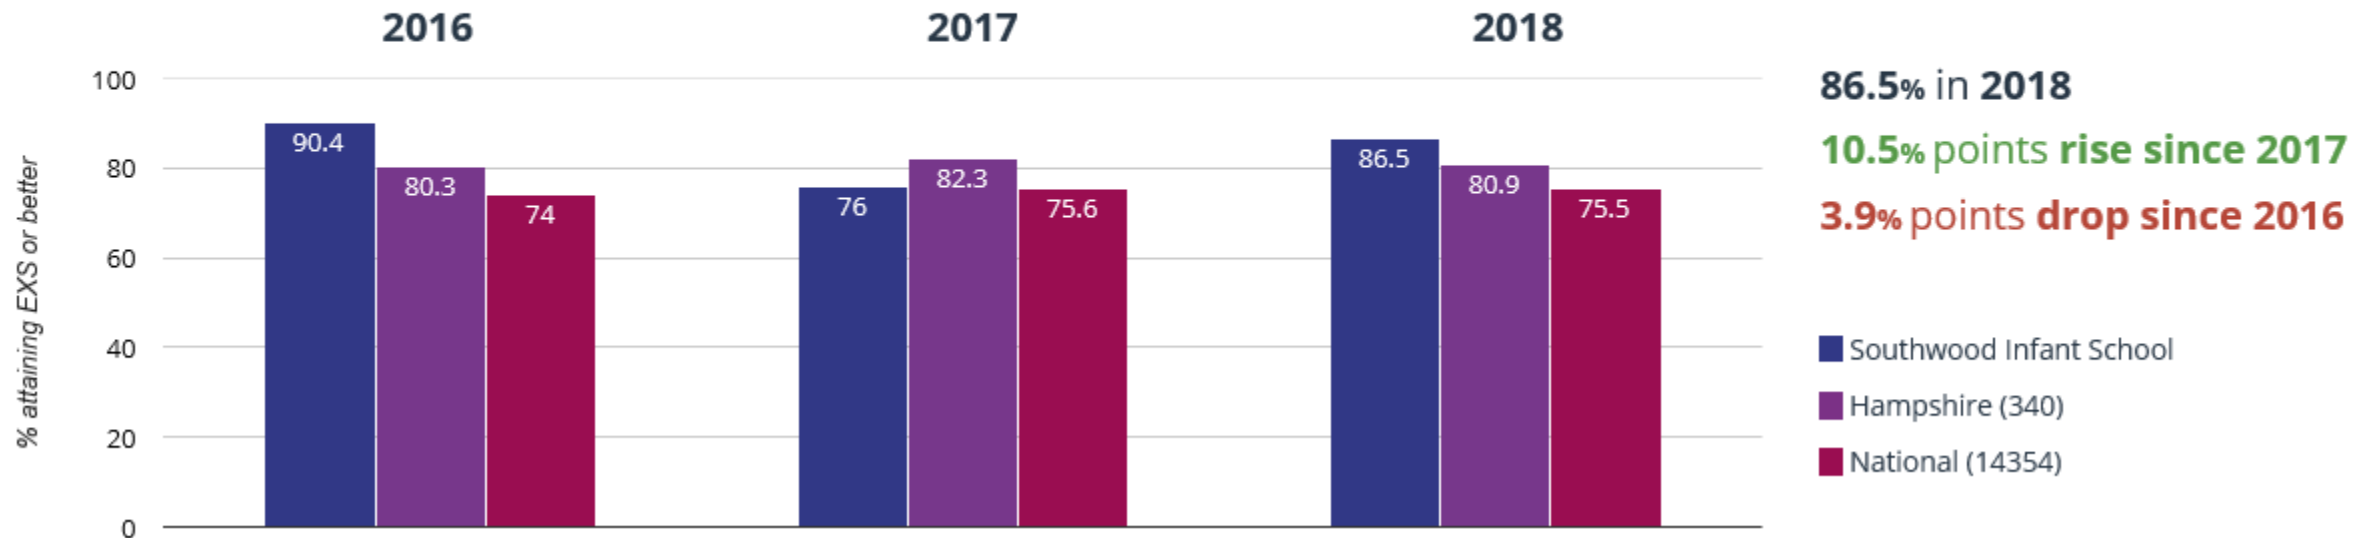

Reading - attaining EXS or better